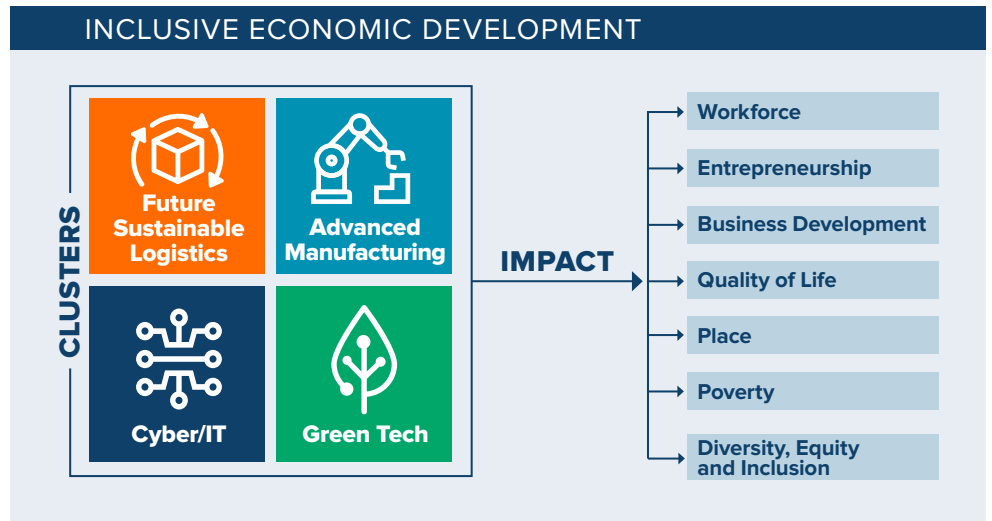

IEGO Inland Economic GROWTH & OPPORTUNITY

What is IEGO? Inland Economic Growth & Opportunity (IEGO) is a regional cross-sector collaborative of over 50+ community based organizations, businesses, institutions and stakeholders, committed to growing middle-class jobs, attracting public and private investment and pursuing inclusive economic development in Riverside and San Bernardino counties. IEGO's work focuses on building industry clusters in Sustainable Logistics, Cybersecurity, Advanced Manufacturing and Green Technology. Our success draws from the spirit of collaboration and the shared values of equity, innovation and sustainability.

Who is IEGO?

IEGO began as a collective effort to ensure environmental sustainability and racial equity within the growing logistics and innovation industry across the Inland Empire. Now, it has become a powerful network of industry leaders, educational institutions, and community stakeholders that are working together to ensure sustainable and equitable economic growth in the region. Our goal is to make sure that all innovation and economic growth is tied to benefits for workers, residents and is sustainable for generations to come.

What we do and how:

IEGO's collaborative network model has generated consensus of values, goals and practical solutions for our community. We've successfully secured investments focused on infrastructure, economic development and innovation and are removing barriers to racial and economic equity.

Our industry clusters aim to innovate and secure resources

IEGO prioritizes four sectors that provide pathways to good jobs and workers in the Inland Empire regardless of a four year degree.

Shifting demographics call for new priorities